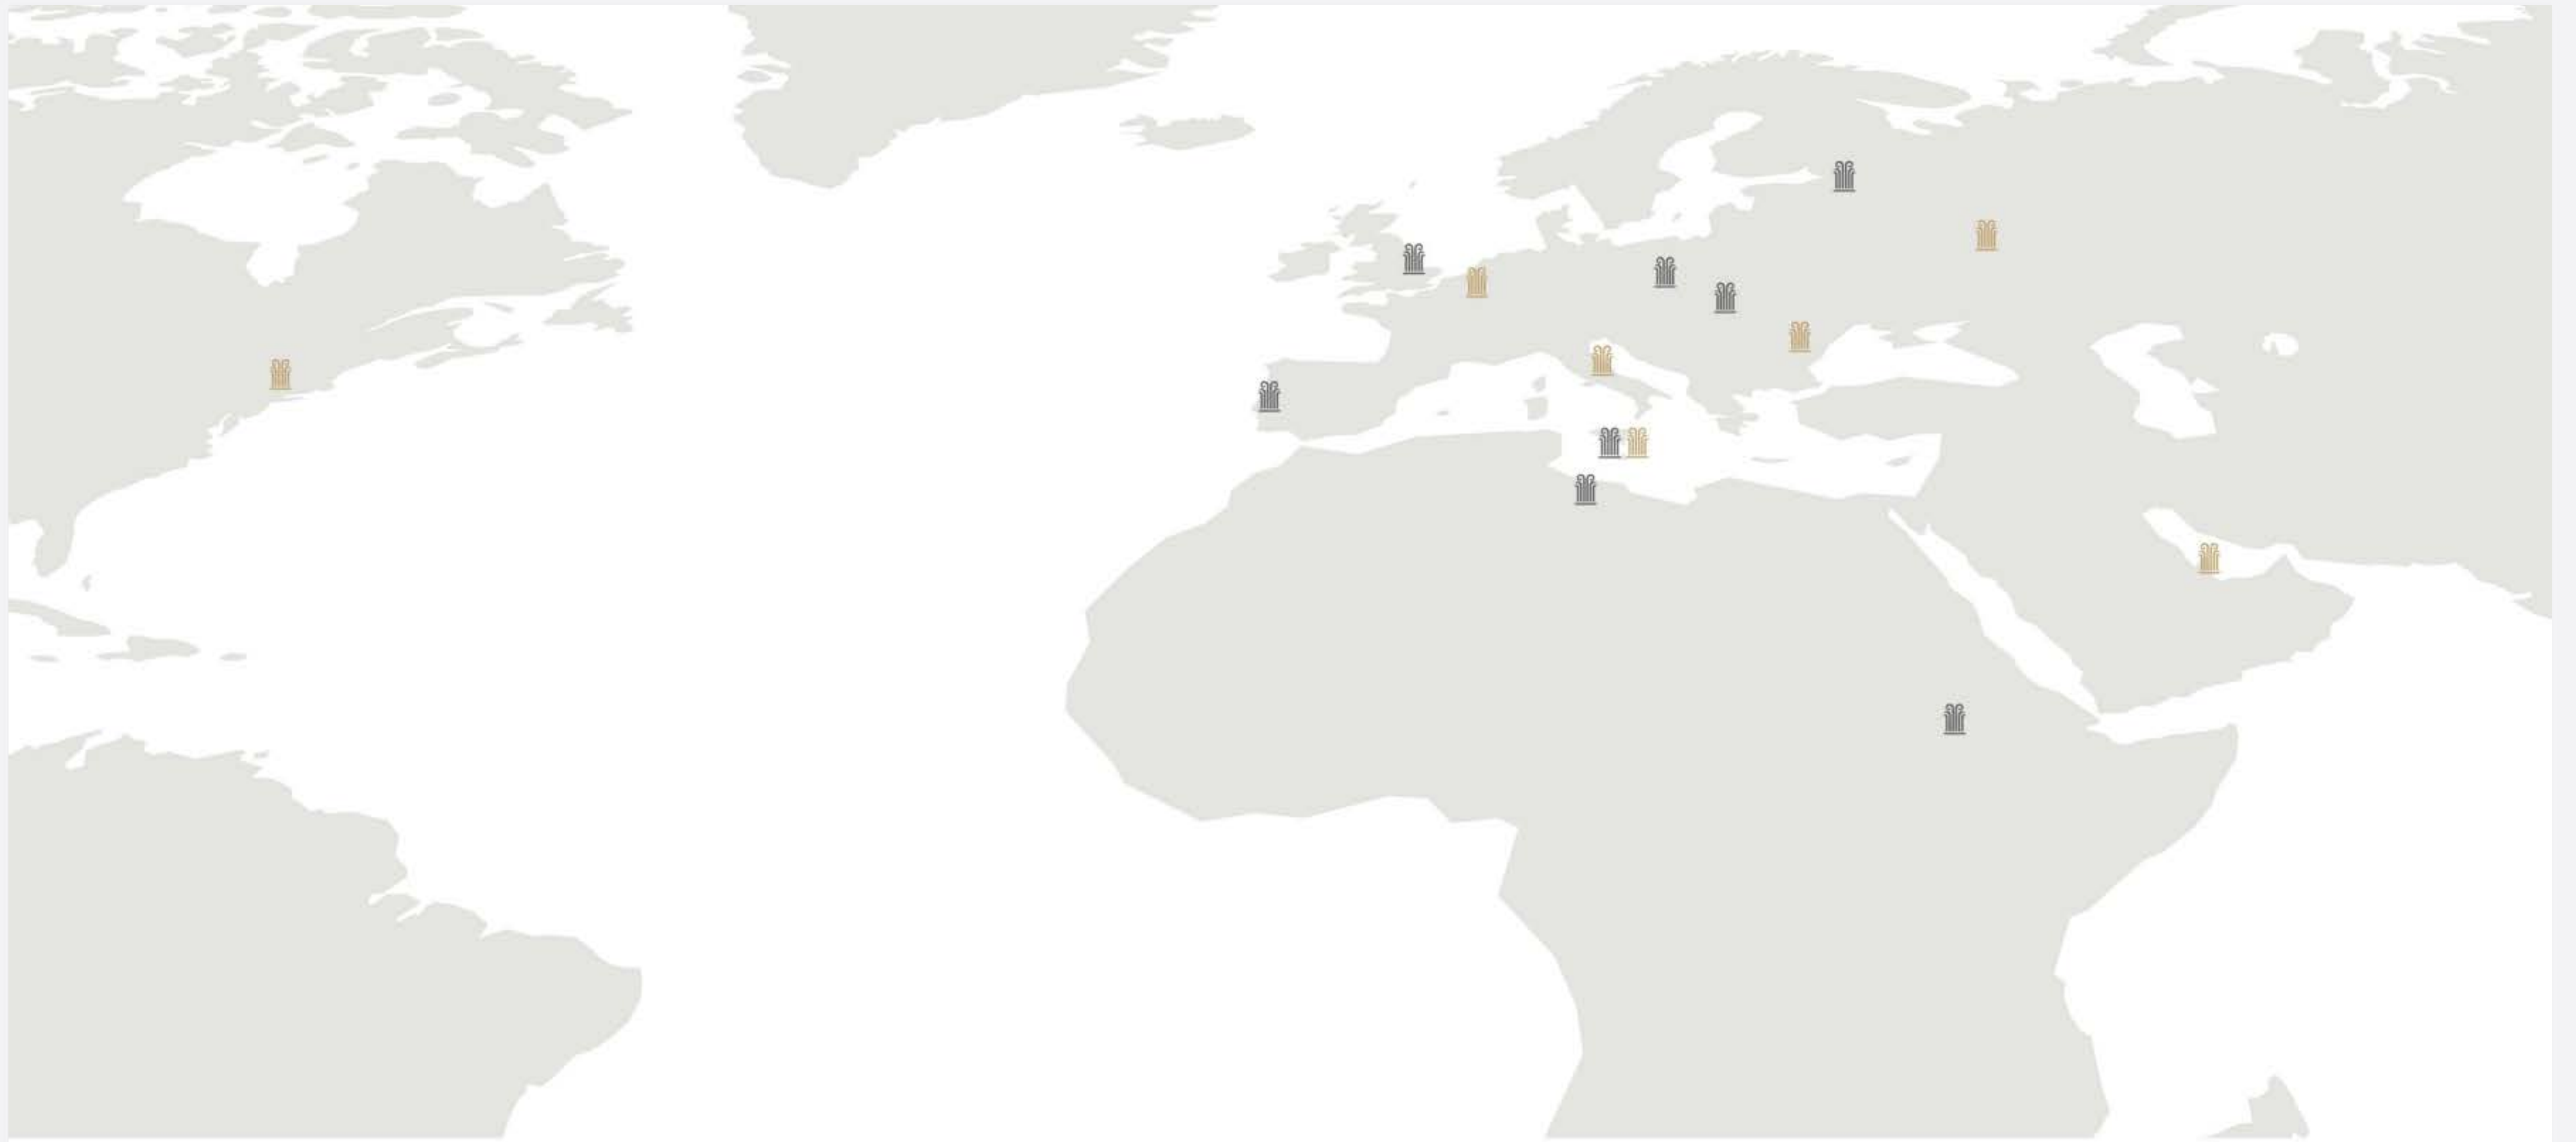

# CORINTHIA

LISBON

AN INTRODUCTION

CORINTHIA IS A FAMILY OF UPLIFTING DESTINATIONS  
FOUNDED IN MALTA BY THE PISANI FAMILY IN 1962.  
IT NOW REPRESENTS TIMELESS AND EFFORTLESS STYLE IN  
SOME OF THE WORLD'S GREATEST CITIES AND  
LOCATIONS.

 LONDON | BUDAPEST | ST PETERSBURG | LISBON | MALTA | PRAGUE | KHARTOUM | TRIPOLI

 FUTURE OPENINGS - NEW YORK | ROME | BRUSSELS | BUCHAREST | MALTA | MOSCOW | DOHA

CORINTHIA HOTELS DESTINATIONS

CORINTHIA